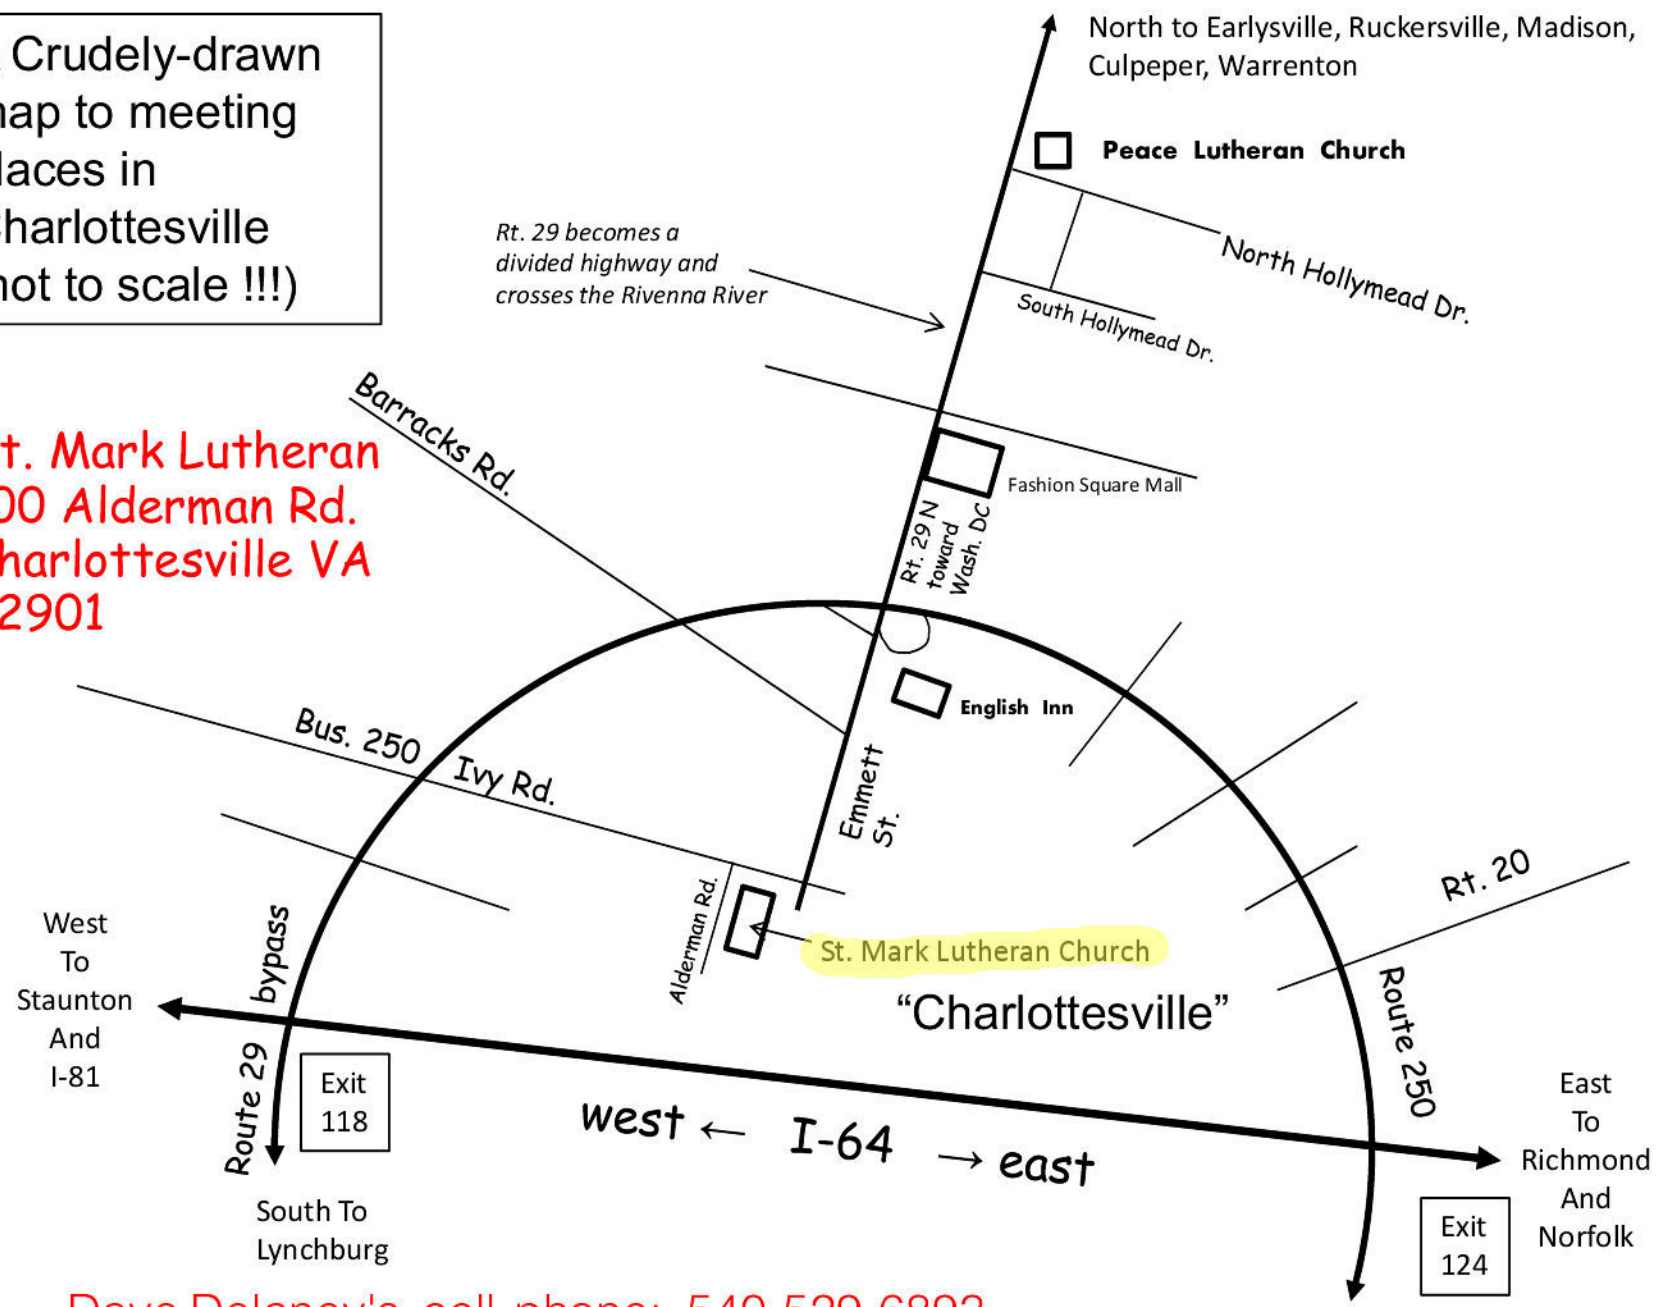

A Crudely-drawn map to meeting places in Charlottesville (not to scale !!!)

St. Mark Lutheran
100 Alderman Rd.
Charlottesville VA
22901

Dave Delaney's cell phone: 540-529-6893